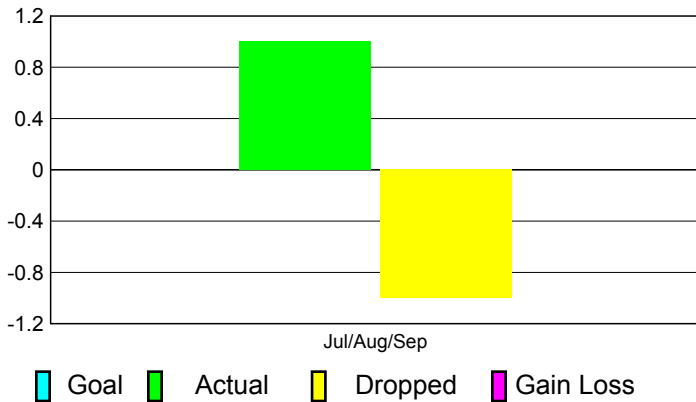

2011-2012 GMT Reports for District (or Undistricted) **District 323A2**

GMT: KAMLESH JAIN

Location: INDIA

GMT CA: 6

CLUBS

Club Results
2011-2012

Clubs
2010-2011

Month	New Club Goal	Actual New Clubs	Actual Dropped Clubs	Gain/Loss of Clubs	Gain/Loss of Clubs
Jul/Aug/Sep		1	-1	0	-1
Totals		1	-1	0	-1

Club Results 2011-2012

Goal, New, Dropped, Gain/Loss

Comparison of Club Gain/Loss

Current Year Compared to the Previous Year

YTD Status Quo Clubs 2011-2012

Status Quo Clubs Compared to Status Quo Members

MEMBERSHIP