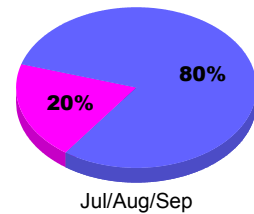

Membership Results
2011-2012

Membership
2010-2011

Month	Net Memb Goal	Actual New Memb	Actual Dropped Memb	Gain/Loss of Memb	Gain/Loss of Memb
Jul/Aug/Sep		187	-103	84	5
Totals		187	-103	84	5

Membership Results 2011-2012

Goal, New, Dropped, Gain/Loss

Comparison of Membership Gain/Loss

Current Year Compared to the Previous Year

Gender Comparison 2011-2012

■ Male ■ Female