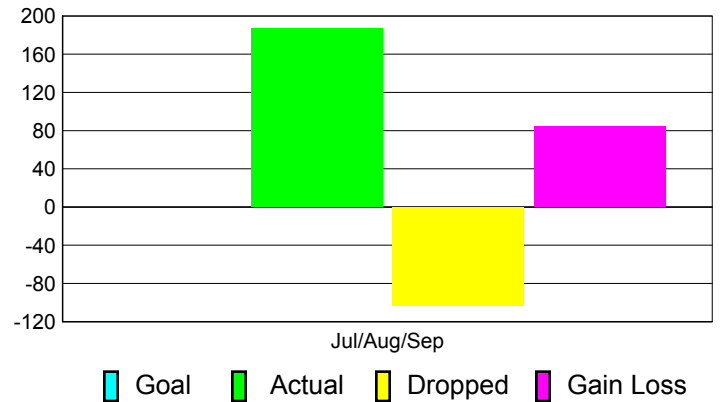

Membership Results 2011-2012

Goal, New, Dropped, Gain/Loss